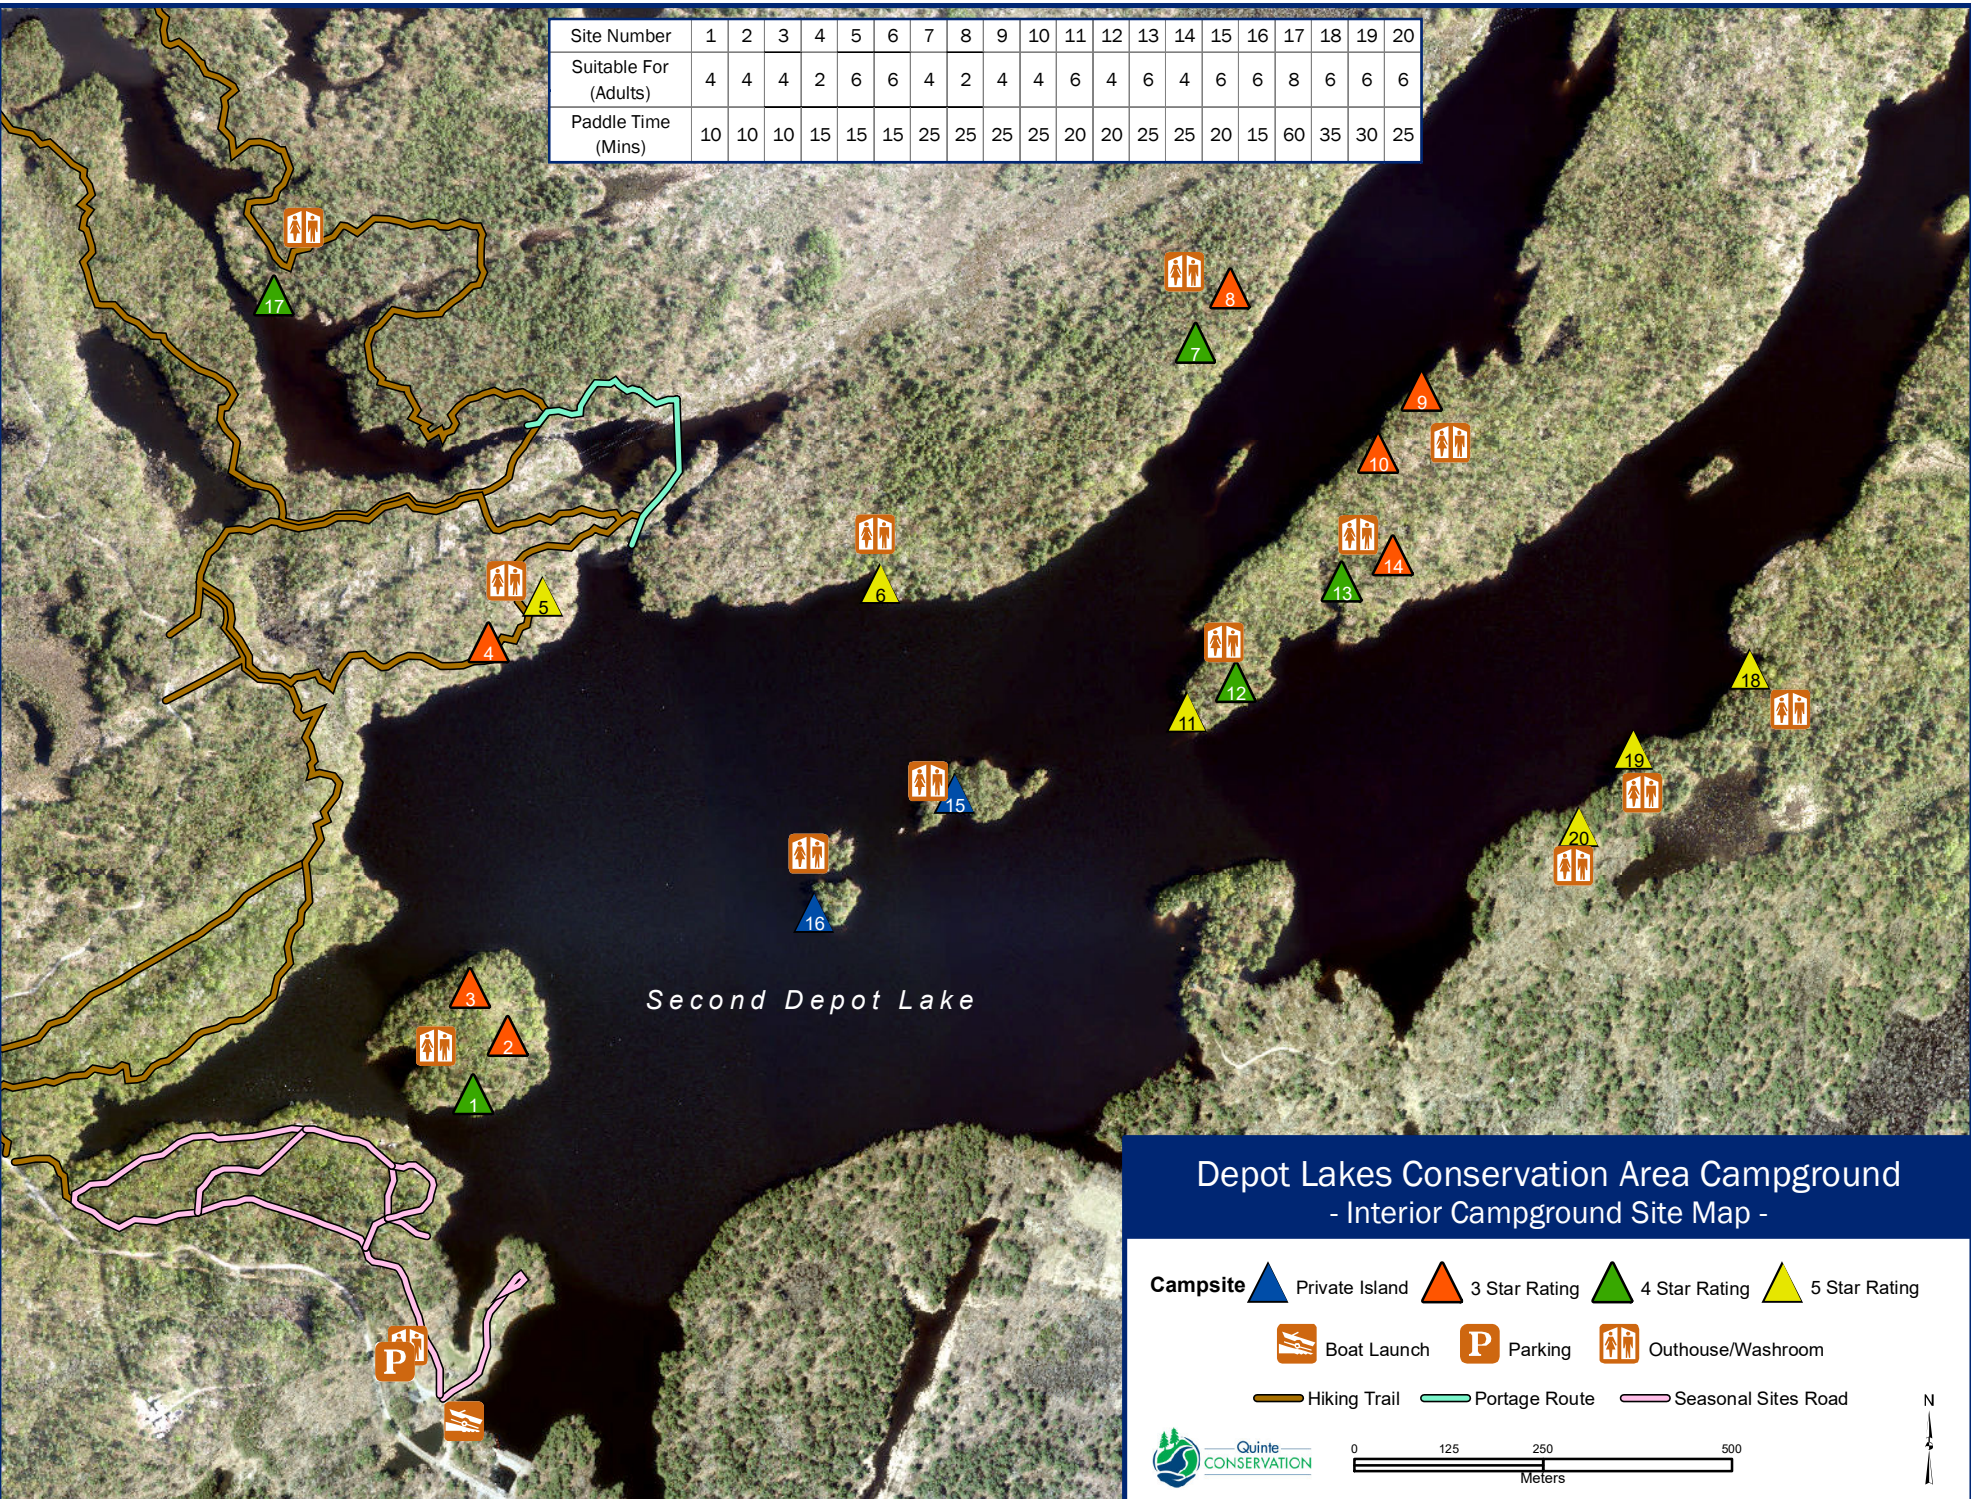

Site Number	1	2	3	4	5	6	7	8	9	10	11	12	13	14	15	16	17	18	19	20
Suitable For (Adults)	4	4	4	2	6	6	4	2	4	4	6	4	6	4	6	6	8	6	6	6
Paddle Time (Mins)	10	10	10	15	15	15	25	25	25	25	20	20	25	25	20	15	60	35	30	25

Second Depot Lake

### Depot Lakes Conservation Area Campground - Interior Campground Site Map -

- Campsite** ▲ Private Island ▲ 3 Star Rating ▲ 4 Star Rating ▲ 5 Star Rating
- Boat Launch P Parking Outhouse/Washroom
- Hiking Trail Portage Route Seasonal Sites Road